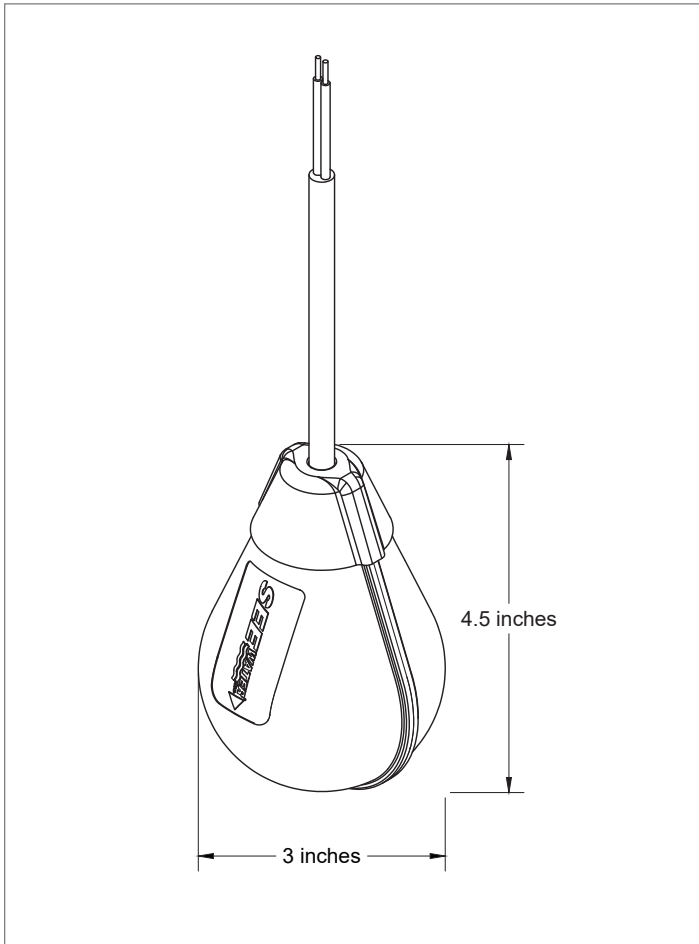

951.487.8073 / 888.733.9283

www.seewaterinc.com

sales@seewaterinc.com