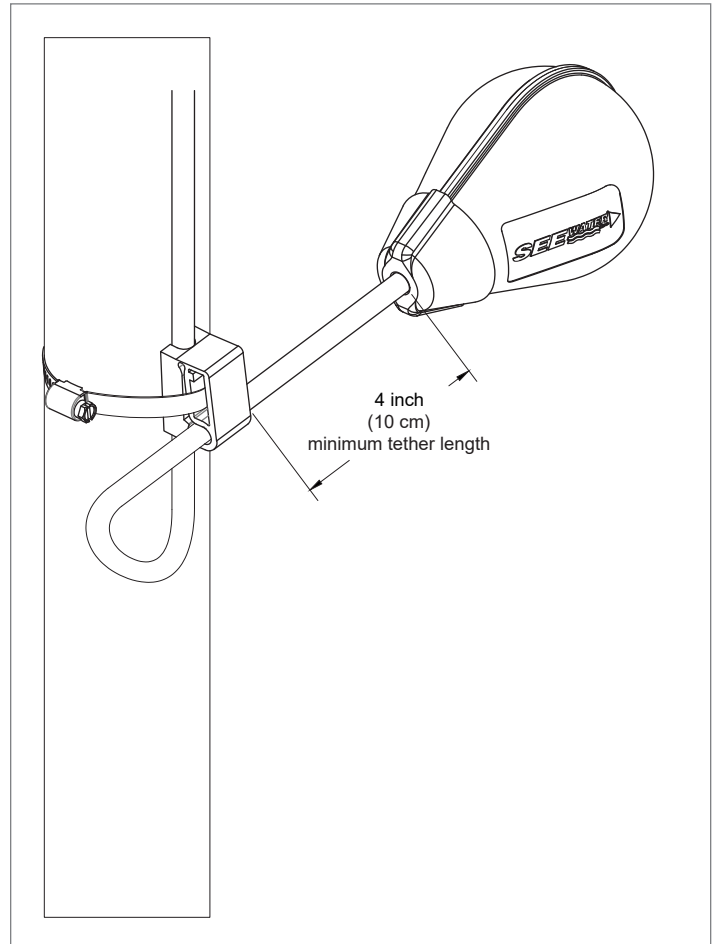

951.487.8073 / 888.733.9283

www.seewaterinc.com

sales@seewaterinc.com